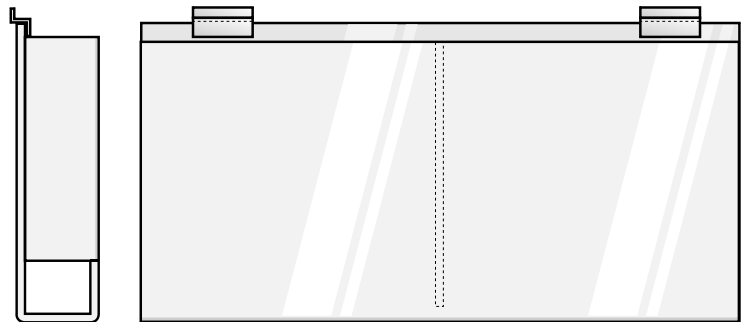

Compact Disk Holder Made of 1/8" & 3/16" Clear Acrylic w/ 3/16" Sides

Part #	Type	Width	Height	Depth
204-A	single	6"	5"	2"
204-B	double	6"	5"	2"
204-C	triple	6"	5"	2"

Note:

Please specify slotwall (SW), wallmount (WM) or Gridwall (GW)

Magazine Holder Made of 1/8" & 3/16" Clear Acrylic

Part #	Type	Width	Height	Depth
205-A	single	9.5"	9"	3"
205-B	double	9.5"	9"	3"
205-C	double	24"	11"	3"
205-D	triple	30"	10"	3"
205-E	triple	30"	6"	3"
205-F	single	34.5"	11"	2"

Note:

Please specify slotwall (SW), wallmount (WM) or Gridwall (GW)

Display Trays Made of 1/8" & 3/16" Clear Acrylic

Part #	Width	Length	Depth
206-A	4"	8"	2"
206-B	4"	12"	2"
206-C	8"	12"	4"
206-D	8"	16"	4"
206-E	8"	16"	6"
206-F	8"	24"	4"
206-G	8"	24"	6"
206-H	7"	26"	6"