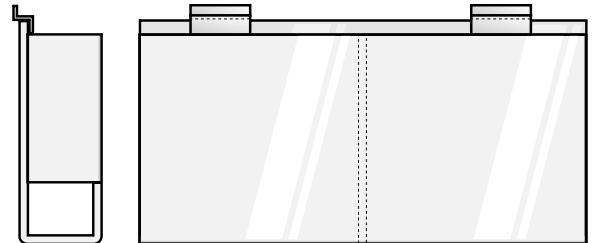

Compact Disk Holder Made of 1/8" & 3/16" Clear Acrylic w/ 3/16" Sides

Part #	Type	Width	Height	Depth
204-A	single	6"	5"	2"
204-B	double	6"	5"	2"
204-C	triple	6"	5"	2"

Note:

Please specify slotwall (SW), wallmount (WM) or Gridwall (GW)

Magazine Holder Made of 1/8" & 3/16" Clear Acrylic

Part #	Type	Width	Height	Depth
205-A	single	9.5"	9"	3"
205-B	double	9.5"	9"	3"
205-C	double	24"	11"	3"
205-D	triple	30"	10"	3"
205-E	triple	30"	6"	3"
205-F	single	34.5"	11"	2"

Note:

Please specify slotwall (SW), wallmount (WM) or Gridwall (GW)

Display Trays Made of 1/8" & 3/16" Clear Acrylic

Part #	Width	Length	Depth
206-A	4"	8"	2"
206-B	4"	12"	2"
206-C	8"	12"	4"
206-D	8"	16"	4"
206-E	8"	16"	6"
206-F	8"	24"	4"
206-G	8"	24"	6"
206-H	7"	26"	6"