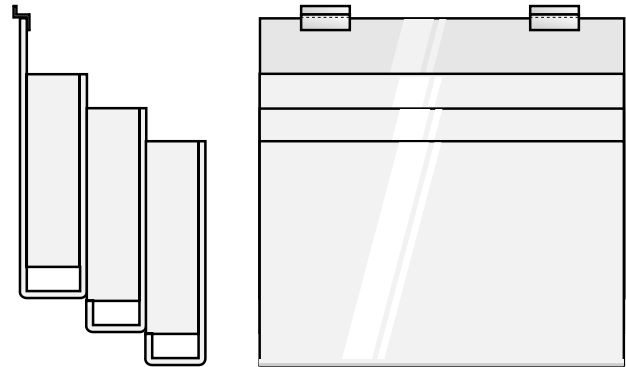

Brochure Holder Made of 1/8" & 3/16" Clear Acrylic

| Part # | Type | Width | Height | Depth |
|--------------|--------|-------|--------|-------|
| 201-A | single | 4" | 9" | 2" |
| 201-B | double | 4" | 9" | 2" |
| 201-C | triple | 4" | 9" | 2" |
| 201-D | single | 7.5" | 9" | 2" |
| 201-E | double | 7.5" | 9" | 2" |
| 201-F | triple | 7.5" | 9" | 2" |
| 201-G | single | 8.5" | 11" | 2" |
| 201-H | double | 8.5" | 11" | 2" |
| 201-I | triple | 8.5" | 11" | 2" |

Note:
Please specify slotwall (SW), wallmount (WM) or Gridwall (GW)

Vertical Holder Made of 1/8" & 3/16" Clear Acrylic

| Part # | Type | Width | Height | Depth |
|--------------|--------|-------|--------|-------|
| 202-A | double | 4" | 9" | 1" |
| 202-B | triple | 4" | 9" | 1" |
| 202-C | double | 8.5" | 11" | 1" |
| 202-D | triple | 8.5" | 11" | 1" |
| 202-E | double | 7.5" | 9" | 1" |
| 202-F | triple | 7.5" | 9" | 1" |

Note:
Please specify slotwall (SW), wallmount (WM) or Gridwall (GW)

Literature Racks Made of 1/8" Clear Acrylic

| Part # | Slots | Width | Height | Depth |
|--------------|-------|-------|--------|-------|
| 203-A | 3 | 4" | 9" | 1" |
| 203-B | 3 | 8.5" | 11" | 1" |
| 203-C | 3 | 11" | 8.5" | 1" |
| 203-D | 5 | 4" | 9" | 1" |
| 203-E | 5 | 8.5" | 11" | 1" |
| 203-F | 5 | 11" | 8.5" | 1" |