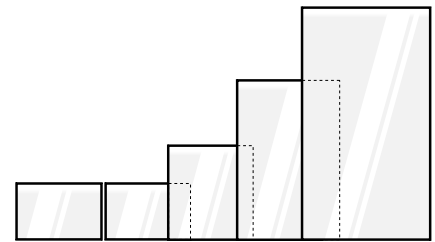

### Medium Risers (set of three)

Made of 1/4" Clear Acrylic

Part #		Width	Height	Length
<b>705-A</b>	Set of Three	6"	4"	6"
		6"	6"	8"
		6"	8"	10"

### Medium Risers (set of four)

Made of 1/4" Clear Acrylic

Part #		Width	Height	Length
<b>705-B</b>	Set of Four	6"	6"	6"
		8"	8"	8"
		10"	10"	10"
		12"	12"	12"

### Misc Risers

Made of 1/4" Clear Acrylic

Part #		Width	Height	Length
<b>7025-A</b>		6"	3"	6"
<b>7025-B</b>		6"	9"	6"
<b>7025-C</b>		6"	3"	12"
<b>7025-D</b>		6"	6"	6"
<b>7025-E</b>		6"	12"	6"
<b>7025-F</b>	Set of Five			